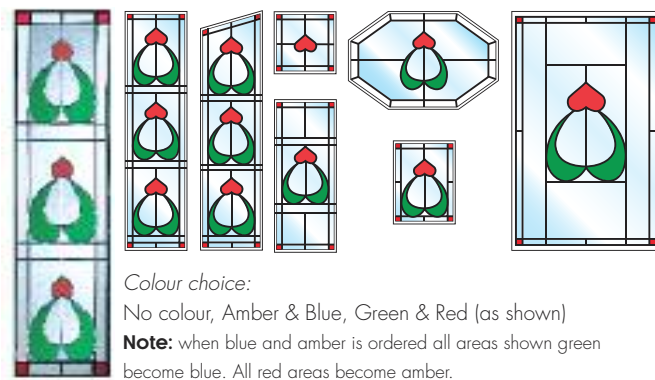

DECORATIVE GLAZING *Options*

A selection of glazing options based on authentic Victorian stained glass motifs has been uniquely commissioned for our range. These may be selected in a variety of colour finishes to complement your timber front door, or add character to the fanlights of your timber windows. Our standard range is manufactured as double glazed units with UV resistant coloured polyester films applied to the outer pane.

Note: Certain glazing designs may not be practical on some door styles depending on the actual size of the door blade, particularly on small narrow doors. Colours and designs shown in this brochure are intended as a guide only, for samples contact your showroom.

Bevel

Daisy

Bloom

Heart

Classic

Leaf

Queen Anne

Tiffany

Vine

Willow

Signature^{TM}

STAINED GLASS COLLECTION

Time honoured stained glass manufacturing techniques are used to create our signature range of traditional glasses. Hand lead is used to join together individual panes of coloured and textured glass. This handmade pane is then 'sandwiched' within a double glazed unit creating, in effect, triple glazing. The result is quite stunning with the depth, colour and texture of the traditional glasses providing a unique visual aesthetic.

Our stained glass designer, Alan Baker, first established his stained glass studio in Oxford in 1987. He has since undertaken a variety of work in stained glass for architects, church authorities, civic buildings and also private commissions, creating original designs and reproducing traditional designs. His work also includes lecturing on the history of stained glass for the University of Oxford.