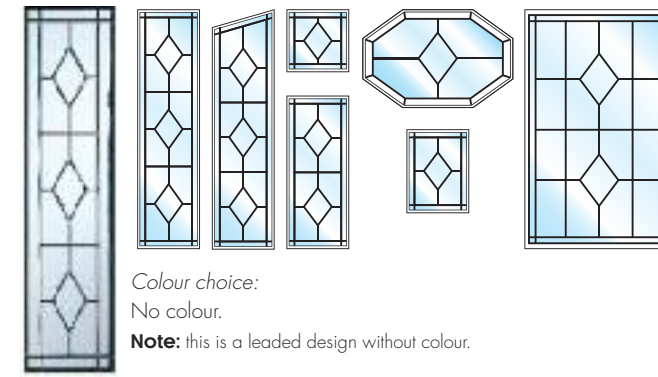

DECORATIVE GLAZING *Options*

A selection of glazing options based on authentic Victorian stained glass motifs has been uniquely commissioned for our range. These may be selected in a variety of colour finishes to complement your timber front door, or add character to the fanlights of your timber windows. Our standard range is manufactured as double glazed units with UV resistant coloured polyester films applied to the outer pane.

Note: Certain glazing designs may not be practical on some door styles depending on the actual size of the door blade, particularly on small narrow doors. Colours and designs shown in this brochure are intended as a guide only, for samples contact your showroom.

Bevel

Daisy

Bloom

Heart

Classic

Leaf

Queen Anne

Tiffany

Vine

Willow

Signature^{TM}

STAINED GLASS COLLECTION

Time honoured stained glass manufacturing techniques are used to create our signature range of traditional glasses. Hand lead is used to join together individual panes of coloured and textured glass. This handmade pane is then 'sandwiched' within a double glazed unit creating, in effect, triple glazing. The result is quite stunning with the depth, colour and texture of the traditional glasses providing a unique visual aesthetic.

Our stained glass designer, Alan Baker, first established his stained glass studio in Oxford in 1987. He has since undertaken a variety of work in stained glass for architects, church authorities, civic buildings and also private commissions, creating original designs and reproducing traditional designs. His work also includes lecturing on the history of stained glass for the University of Oxford.