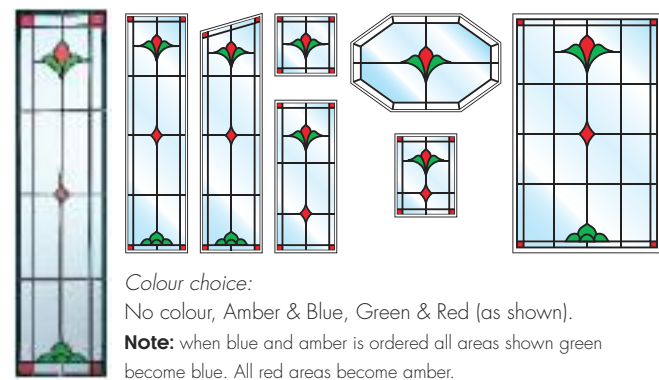

Bevel

Daisy

Bloom

Heart

Classic

Leaf

Queen Anne

Tiffany

Vine

Willow

SignatureTM

STAINED GLASS COLLECTION

Time honoured stained glass manufacturing techniques are used to create our signature range of traditional glasses. Hand lead is used to join together individual panes of coloured and textured glass. This handmade pane is then 'sandwiched' within a double glazed unit creating, in effect, triple glazing. The result is quite stunning with the depth, colour and texture of the traditional glasses providing a unique visual aesthetic.