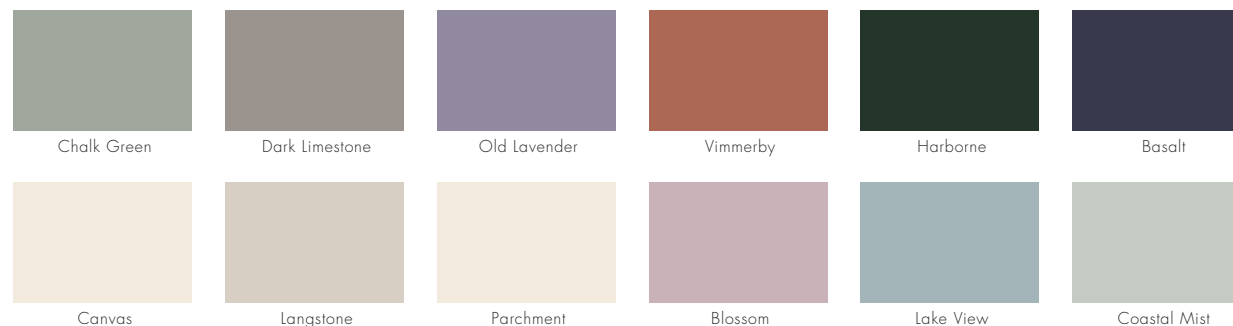

Due to the natural and attractive variance of the timber in colour and texture, stain finishes can vary from one piece of timber to another. Stain finishes shown are indicative of the shades

Cyprus Calvados Cherry

Wenge Rosewood

Light Oak Dark Oak

available, but we are unable to guarantee a complete colour match either in installations carried out at the same time or in staged time installations.

COLOUR OPTIONS

The HERITAGE collection