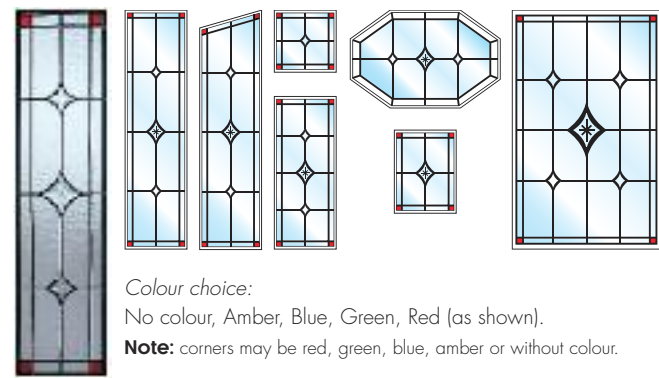

DECORATIVE GLAZING *Options*

A selection of glazing options based on authentic Victorian stained glass motifs has been uniquely commissioned for our range. These may be selected in a variety of colour finishes to complement your timber front door, or add character to the fanlights of your timber windows. Our standard range is manufactured as double glazed units with UV resistant coloured polyester films applied to the outer pane.

Note: Certain glazing designs may not be practical on some door styles depending on the actual size of the door blade, particularly on small narrow doors. Colours and designs shown in this brochure are intended as a guide only, for samples contact your showroom.

Bevel