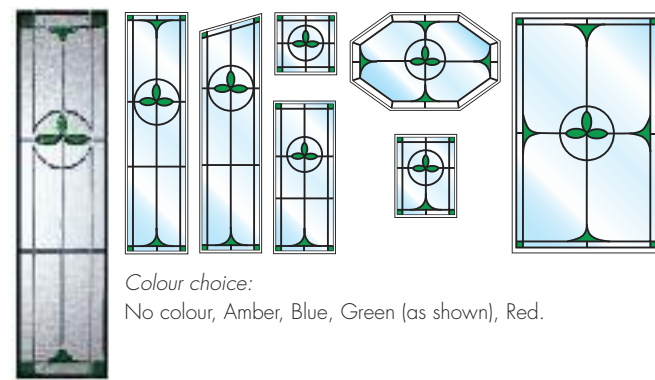

DECORATIVE GLAZING *Options*

A selection of glazing options based on authentic Victorian stained glass motifs has been uniquely commissioned for our range. These may be selected in a variety of colour finishes to complement your timber front door, or add character to the fanlights of your timber windows. Our standard range is manufactured as double glazed units with UV resistant coloured polyester films applied to the outer pane.

Note: Certain glazing designs may not be practical on some door styles depending on the actual size of the door blade, particularly on small narrow doors. Colours and designs shown in this brochure are intended as a guide only, for samples contact your showroom.

Bevel

Daisy

Bloom

Heart

Classic

Leaf

Queen Anne

Tiffany

Vine

Willow

Signature^{TM}

STAINED GLASS COLLECTION

Time honoured stained glass manufacturing techniques are used to create our signature range of traditional glasses. Hand lead is used to join together individual panes of coloured and textured glass. This handmade pane is then 'sandwiched' within a double glazed unit creating, in effect, triple glazing. The result is quite stunning with the depth, colour and texture of the traditional glasses providing a unique visual aesthetic.

Our stained glass designer, Alan Baker, first established his stained glass studio in Oxford in 1987. He has since undertaken a variety of work in stained glass for architects, church authorities, civic buildings and also private commissions, creating original designs and reproducing traditional designs. His work also includes lecturing on the history of stained glass for the University of Oxford.