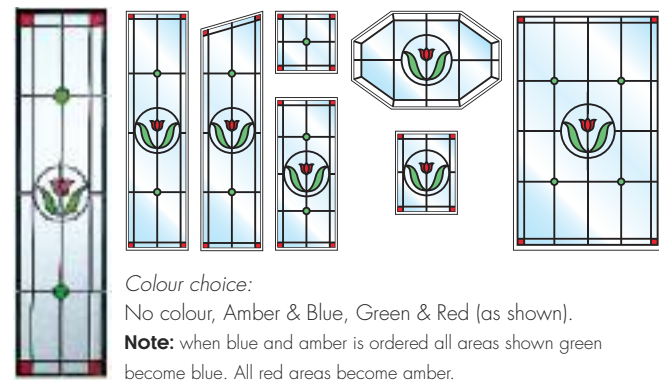

DECORATIVE GLAZING *Options*

A selection of glazing options based on authentic Victorian stained glass motifs has been uniquely commissioned for our range. These may be selected in a variety of colour finishes to complement your timber front door, or add character to the fanlights of your timber windows. Our standard range is manufactured as double glazed units with UV resistant coloured polyester films applied to the outer pane.

Note: Certain glazing designs may not be practical on some door styles depending on the actual size of the door blade, particularly on small narrow doors. Colours and designs shown in this brochure are intended as a guide only, for samples contact your showroom.

Bevel

Daisy

Bloom

Heart

Classic

Leaf

Queen Anne

Tiffany

Vine

Willow

Signature^{TM}

STAINED GLASS COLLECTION

Time honoured stained glass manufacturing techniques are used to create our signature range of traditional glasses. Hand lead is used to join together individual panes of coloured and textured glass. This handmade pane is then 'sandwiched' within a double glazed unit creating, in effect, triple glazing. The result is quite stunning with the depth, colour and texture of the traditional glasses providing a unique visual aesthetic.

Our stained glass designer, Alan Baker, first established his stained glass studio in Oxford in 1987. He has since undertaken a variety of work in stained glass for architects, church authorities, civic buildings and also private commissions, creating original designs and reproducing traditional designs. His work also includes lecturing on the history of stained glass for the University of Oxford.