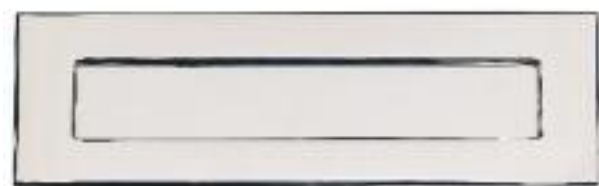

BLACKSMITH TRADITIONAL LETTERBOX