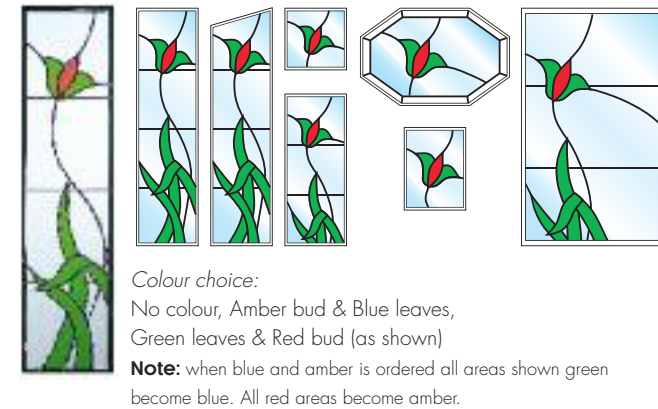

Vine

Willow

SignatureTM

STAINED GLASS COLLECTION

Time honoured stained glass manufacturing techniques are used to create our signature range of traditional glasses. Hand lead is used to join together individual panes of coloured and textured glass. This handmade pane is then 'sandwiched' within a double glazed unit creating, in effect, triple glazing. The result is quite stunning with the depth, colour and texture of the traditional glasses providing a unique visual aesthetic.