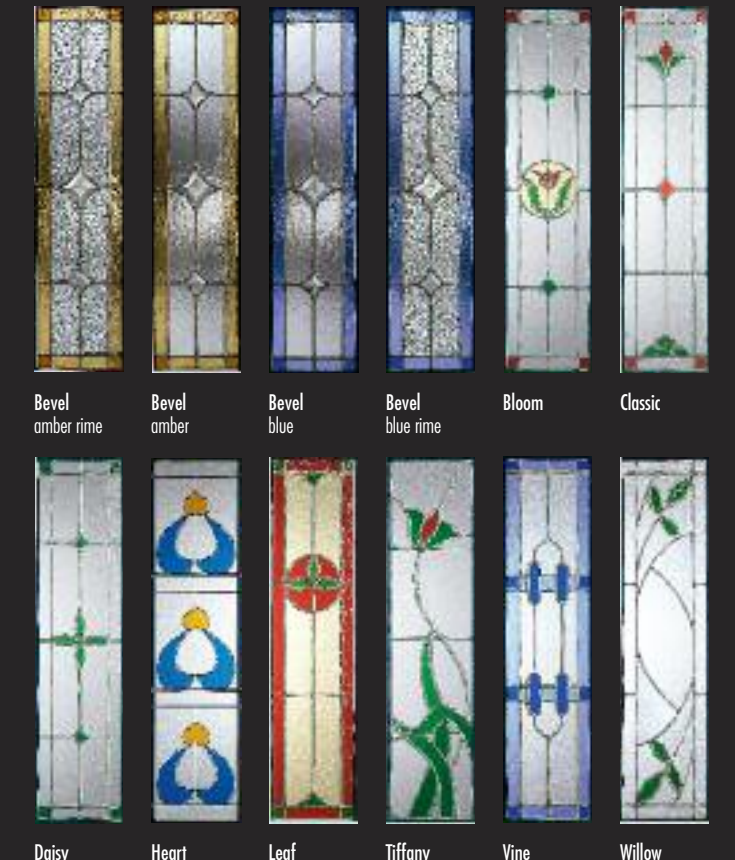

A selection of decorative glass options, based on authentic Victorian stained glass motifs, has been especially commissioned for the range. These may be selected from a variety of colour palettes to complement the door finish.

DECORATIVE GLAZING *Options*

A selection of glazing options based on authentic Victorian stained glass motifs has been uniquely commissioned for our range. These may be selected in a variety of colour finishes to complement your timber front door, or add character to the fanlights of your timber windows. Our standard range is manufactured as double glazed units with UV resistant coloured polyester films applied to the outer pane.

Vine

Willow

SignatureTM

STAINED GLASS COLLECTION

Time honoured stained glass manufacturing techniques are used to create our signature range of traditional glasses. Hand lead is used to join together individual panes of coloured and textured glass. This handmade pane is then 'sandwiched' within a double glazed unit creating, in effect, triple glazing. The result is quite stunning with the depth, colour and texture of the traditional glasses providing a unique visual aesthetic.