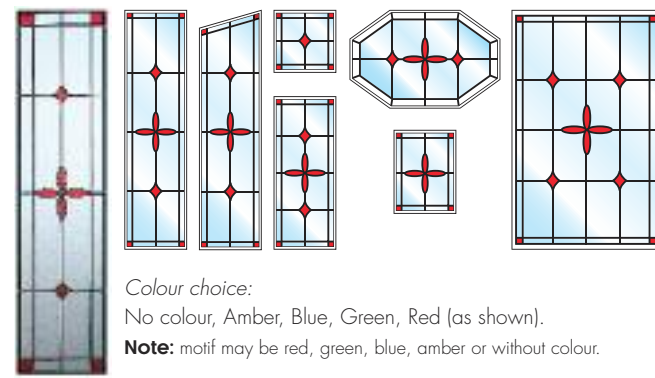

DECORATIVE GLAZING *Options*

A selection of glazing options based on authentic Victorian stained glass motifs has been uniquely commissioned for our range. These may be selected in a variety of colour finishes to complement your timber front door, or add character to the fanlights of your timber windows. Our standard range is manufactured as double glazed units with UV resistant coloured polyester films applied to the outer pane.

Note: Certain glazing designs may not be practical on some door styles depending on the actual size of the door blade, particularly on small narrow doors. Colours and designs shown in this brochure are intended as a guide only, for samples contact your showroom.

Bevel

Daisy

Bloom

Heart

Classic

Leaf

Queen Anne

Tiffany

Vine

Willow

Signature^{TM}

STAINED GLASS COLLECTION

Time honoured stained glass manufacturing techniques are used to create our signature range of traditional glasses. Hand lead is used to join together individual panes of coloured and textured glass. This handmade pane is then 'sandwiched' within a double glazed unit creating, in effect, triple glazing. The result is quite stunning with the depth, colour and texture of the traditional glasses providing a unique visual aesthetic.

Our stained glass designer, Alan Baker, first established his stained glass studio in Oxford in 1987. He has since undertaken a variety of work in stained glass for architects, church authorities, civic buildings and also private commissions, creating original designs and reproducing traditional designs. His work also includes lecturing on the history of stained glass for the University of Oxford.