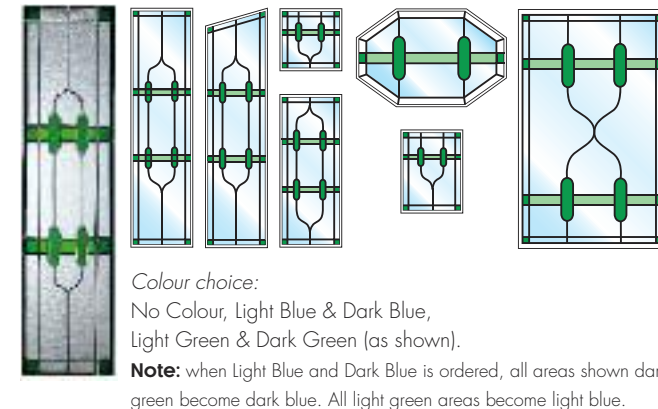

Vine

Willow

SignatureTM

STAINED GLASS COLLECTION

Time honoured stained glass manufacturing techniques are used to create our signature range of traditional glasses. Hand lead is used to join together individual panes of coloured and textured glass. This handmade pane is then 'sandwiched' within a double glazed unit creating, in effect, triple glazing. The result is quite stunning with the depth, colour and texture of the traditional glasses providing a unique visual aesthetic.